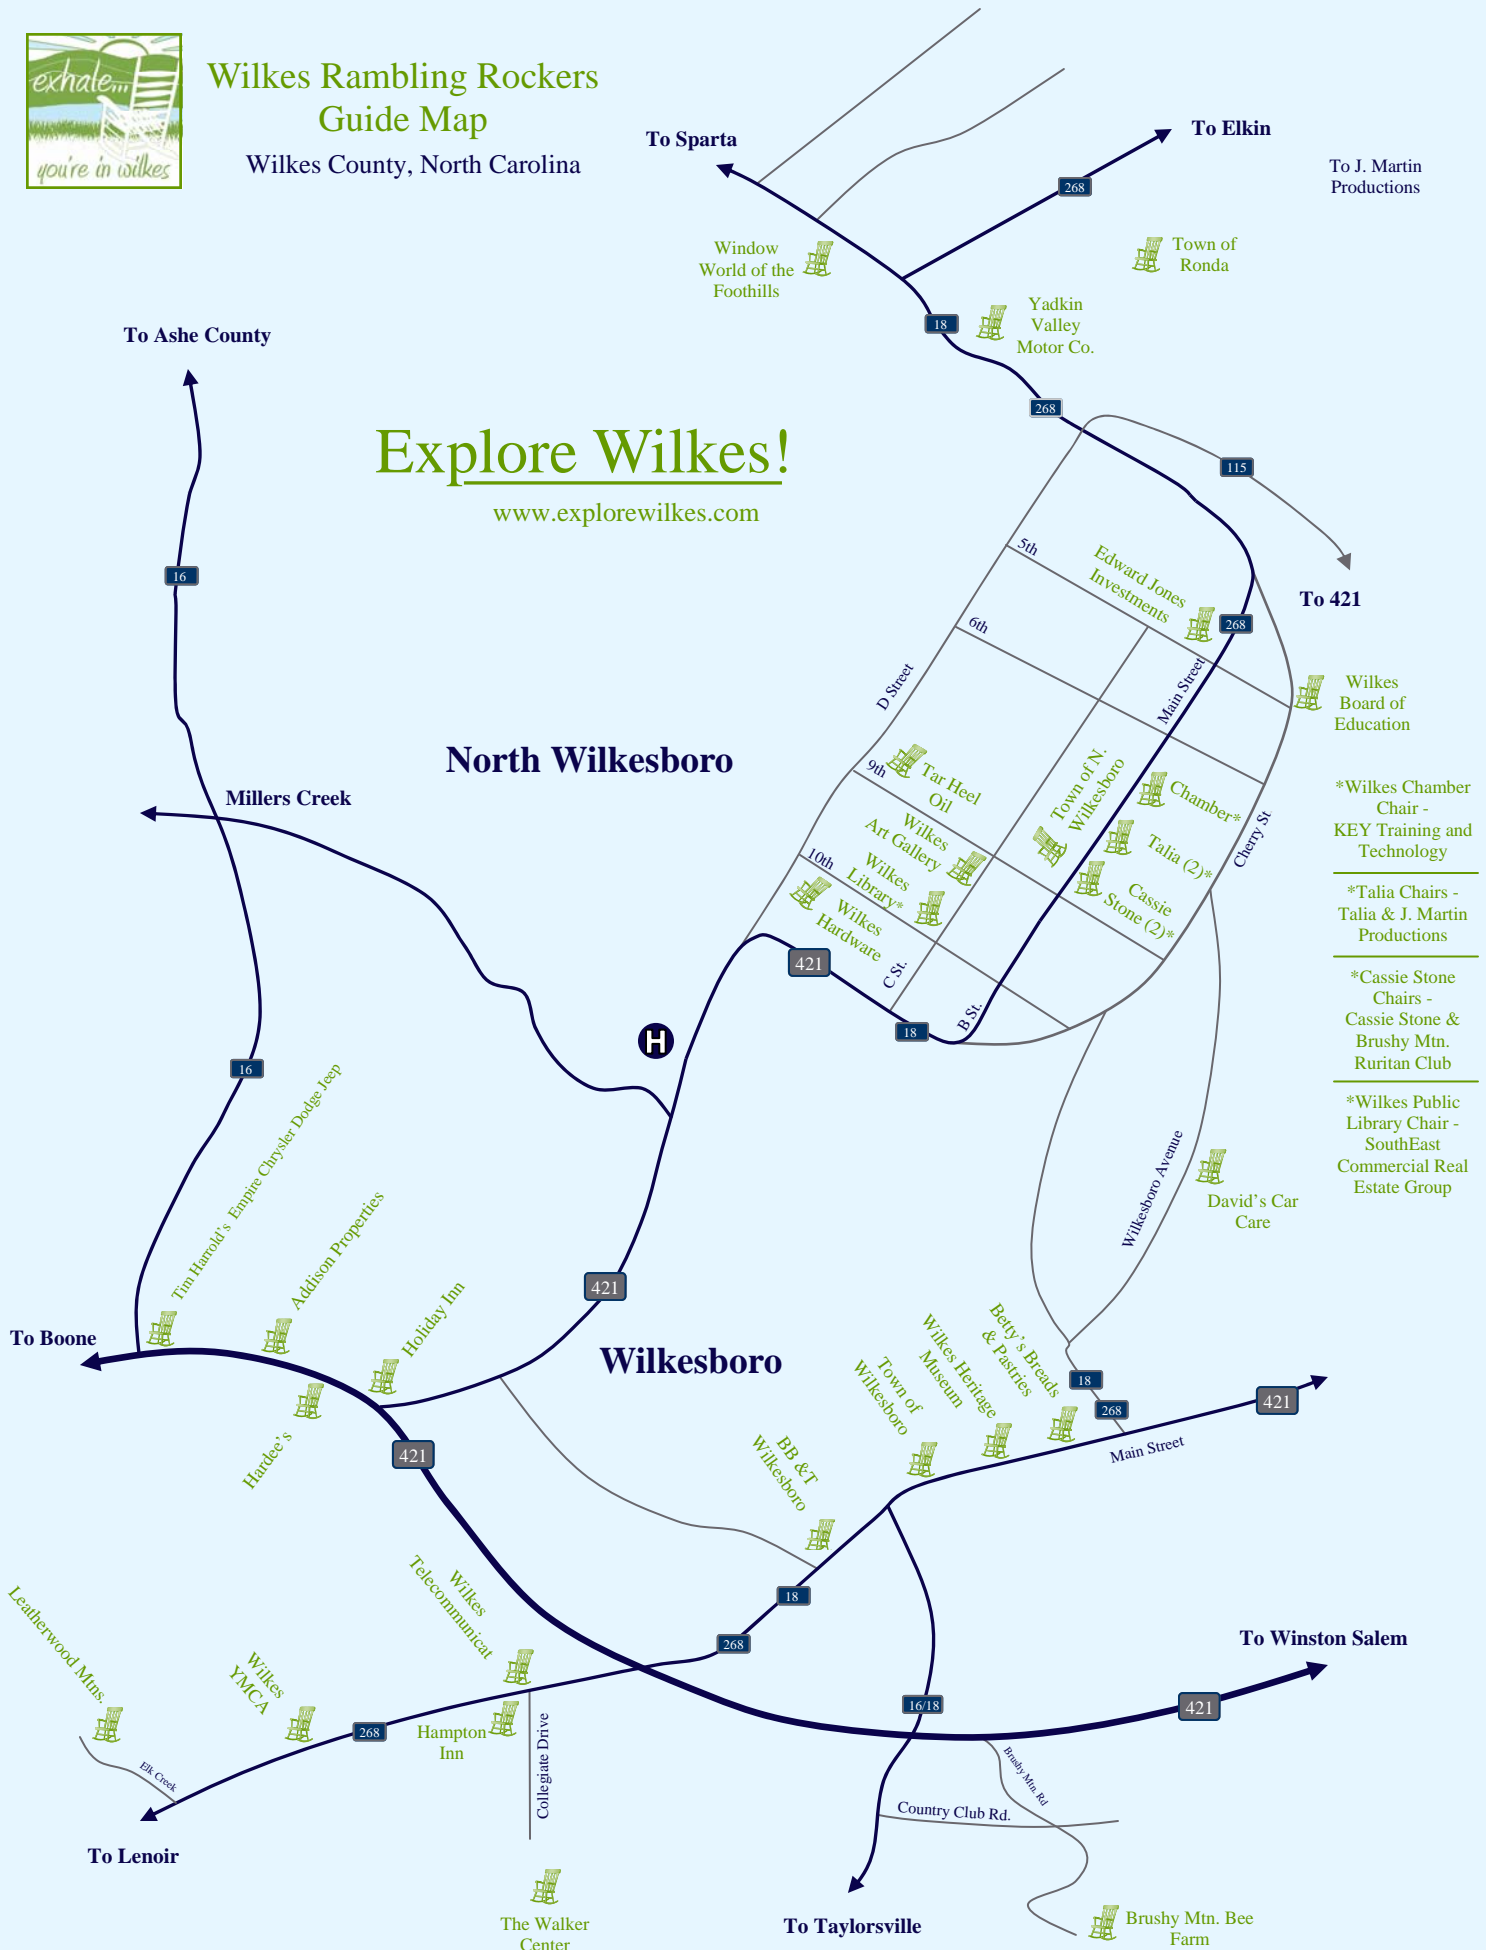

Wilkes Rambling Rockers Guide Map

Wilkes County, North Carolina

To J. Martin Productions

Explore Wilkes!

www.explorewilkes.com

Wilkes Rambling Rockers Sponsors & Artists

Wilkes County, North Carolina

Lead Sponsor	Tar Heel Oil Company
Lead Sponsor	Tim Harrold's Empire Chrysler Dodge Jeep
Lead Sponsor	Lowe's Home Improvement Warehouse

Rocking Chair Sponsor

Addison Properties, Inc.
 BB&T - Wilkesboro
 Betty's Breads & Pastries
 Brushy Mountain Bee Farm
 Brushy Mountain Ruritan Club
 Cassie Stone Photography/Black Tie Affair
 David's Car Care
 DonLin Counseling Service
 Edward Jones Investments
 Hampton Inn - Wilkesboro
 Hardees's of Wilkesboro
 Holiday Inn Express
 J. Martin Productions
 KEY Training and Technology
 Leatherwood Mountains
 Lowe's Home Improvement Warehouse
 SouthEast Commercial Real Estate Group
 Talia Espresso
 Tar Heel Oil Company
 The Walker Center
 Tim Harrold's Empire Chrysler Dodge Jeep
 Town of North Wilkesboro
 Town of Ronda
 Town of Wilkesboro
 Wilkes Art Gallery
 Wilkes County Board of Education
 Wilkes Family YMCA
 Wilkes Hardware Co.
 Wilkes Heritage Museum
 Wilkes Telecommunications, Inc.
 Window World of the Foothills, Inc.
 Yadkin Valley Motor Company